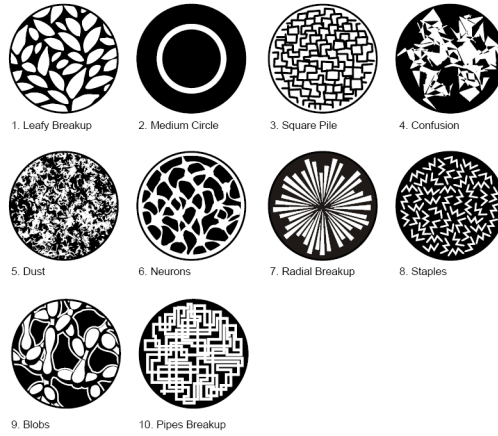

Gobo Wheel 1