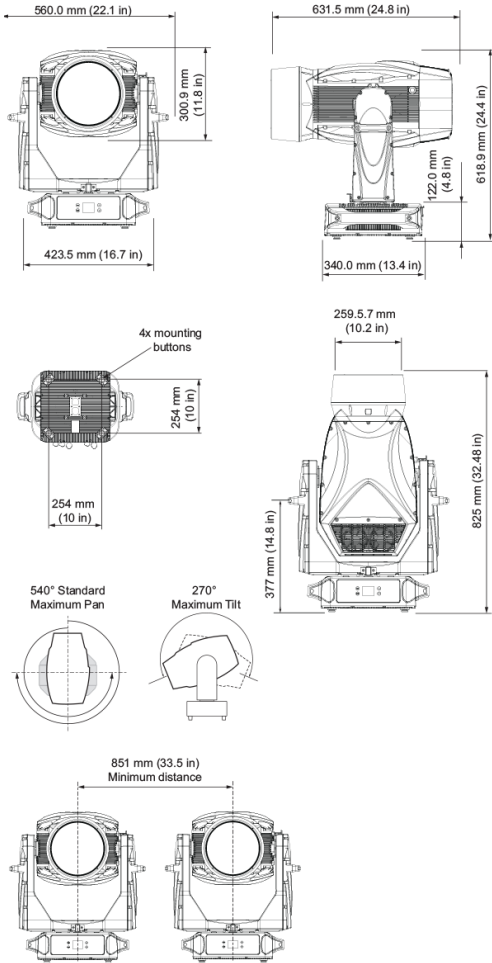

Mounting

Hanging Type	2 x VL Hook Rails L
Hanging Centers	700.0 mm (30.0 in)
Mounting/Hanging Orientation	Hanging - Floor - Side *See user manual for side hang guidance and restrictions
Secondary Safety Wire Point	1 x Safety point located on underside of upper enclosure Safety wire not included

Photometrics and IES Files

3° Beam @ 5m / 16.4 ft	203,300 lux (18,887 fc)
3° Beam @ 10m / 32.8 ft	50,825 lux (4,722 fc)
42° Beam @ 5 m / 16.4 ft	4,138 lux (384 fc)
42° Beam @ 10 m / 32.8 ft	1,035 lux (96 fc)

For IES files and photometric reports, please refer to the product page:
<https://www.vari-lite.com/global/products/vl3600-lt-profile-ip>

Dimensions

Physical

Construction	Superstructure made of Aluminum, magnesium and steel metal plates, Covers Die Cast Magnesium
IP Rating	IP65
Standard Finish	Black, White
Dimensions	560 x 825 x 340 mm (22.0 x 33.0 x 13.0 in)
Fixture Weight	57.0 kg (126.0 lb)
Surface Treatment	A minimum of 1500 hours continuous for salt spray resistant finish

Certification and Safety

Approbations	CE,FCC,RCM,ISED,UKCA,ETL,CB
--------------	-----------------------------

Gobo Wheel 1

Gobo Wheel 2

VL*FX

Gobo and Effect Wheels

Gobo Wheel 1	Fixed 10 + Open Interchangeable
Gobo Diameter / Thickness	29.8mm x 1.1mm
Image Size	24 mm
Gobo Wheel 2	Rotating/Indexable 7 + Open Interchangeable
Gobo Diameter / Thickness	29.8mm x 1.1mm
Image Size	24mm
VL*FX Animation	Rotating/Indexable 3 + Open Interchangeable
Gobo Diameter / Thickness	64.3mm x 1.1mm
Image Size	62mm