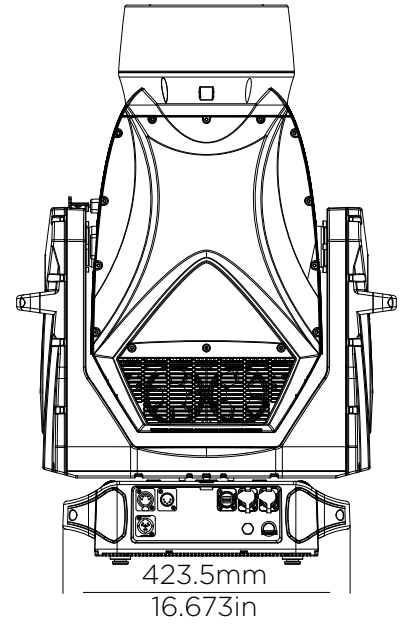

Ø259.5mm
10.217in

Ø240.7mm
9.476in

631.5mm
24.862in

VARI***LITE**

VL3600 LT PROFILE IP