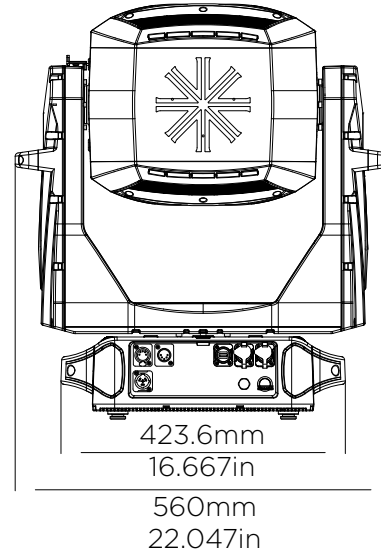

Ø259.5mm
10.217in

Ø240.7mm
9.476in

631.5mm
24.862in

VARI***LITE**

VL3600 LT PROFILE IP