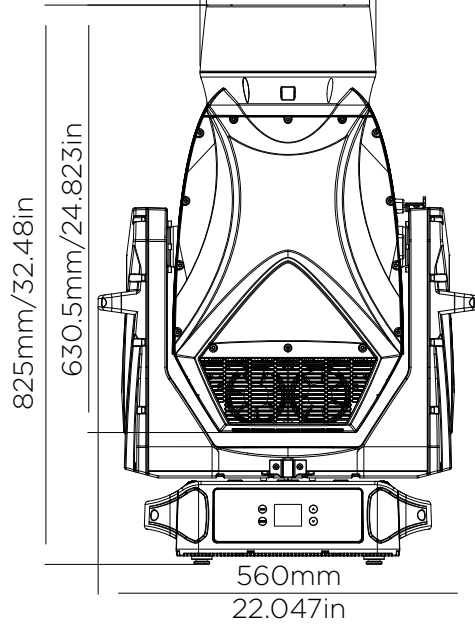

Ø259.5mm
10.217in

Ø240.7mm
9.476in

631.5mm
24.862in

VARI***LITE**

VL3600 LT PROFILE IP