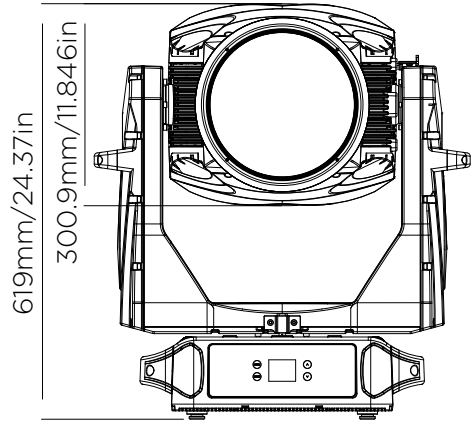

Ø259.5mm
10.217in

Ø240.7mm
9.476in

631.5mm
24.862in

VARI***LITE**

VL3600 LT PROFILE IP