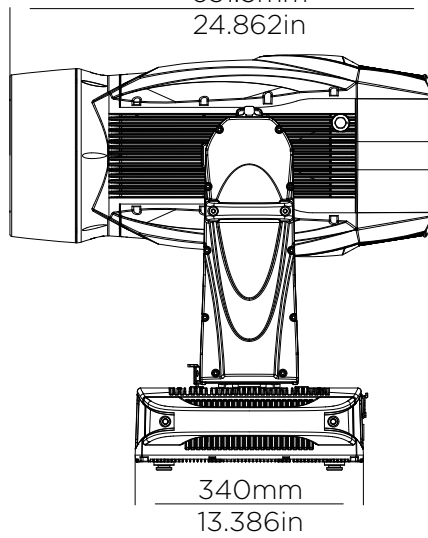

Ø259.5mm
10.217in

Ø240.7mm
9.476in

631.5mm
24.862in

VARI***LITE**

VL3600 LT PROFILE IP