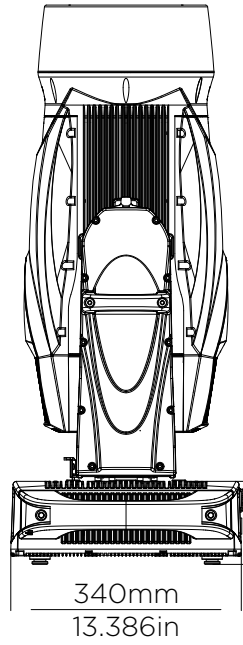

Ø259.5mm
10.217in

Ø240.7mm
9.476in

631.5mm
24.862in

VARI***LITE**

VL3600 LT PROFILE IP