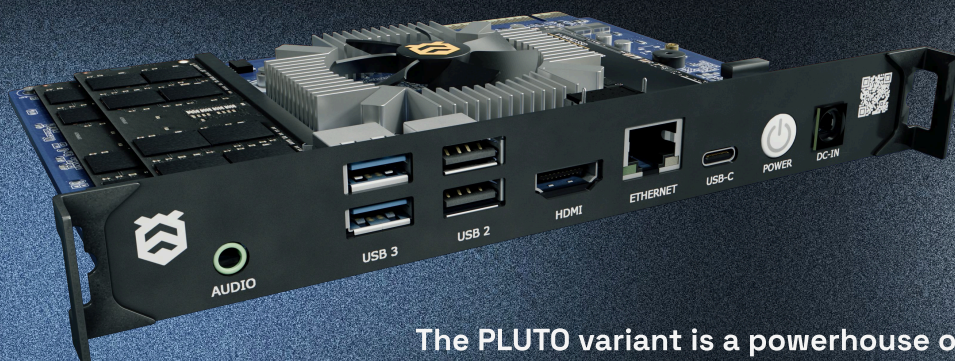

# PLUTO

8K PLAYBACK / 4K OUTPUT

**HIVE SDM  
COMPATIBLE  
MEDIA ENGINE**

INGENIOUS BY  
NATURE

The PLUTO variant is a powerhouse of performance, named after one of the world's largest and most powerful bees, symbolizing its strength and capability.

Designed to handle the most demanding media tasks, it offers storage options of 2TB or 4TB, ensuring ample space for high-resolution content. Supporting a maximum media resolution of 8192 x 4320 at 60Hz and delivering output via HDMI 2.0 at up to 4K at 60HZ, Pluto can sample from an 8K media file and output 4k visuals with unmatched clarity and detail, while supporting smooth 240 frames per second for HD content.

With the ability to manage HEVC bitrates up to 800 Mbps, Pluto excels in advanced playback scenarios, supporting up to two 4K layers or a single 8K layer. This makes it the ultimate solution for professionals who demand top-tier performance and versatility in their media workflows.

**Beeblade PLUTO**  
fits inside an SDM  
Compatible Professional Display (x1)