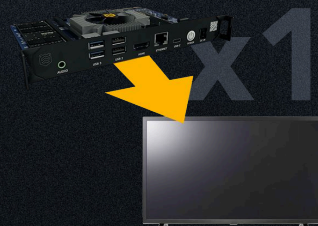

Designed to handle the most demanding media tasks, it offers storage options of 2TB or 4TB, ensuring ample space for high-resolution content. Supporting a maximum media resolution of 8192 x 4320 at 60Hz and delivering output via HDMI 2.0 at up to 4K at 60HZ, Pluto can sample from an 8K media file and output 4k visuals with unmatched clarity and detail, while supporting smooth 240 frames per second for HD content.

With the ability to manage HEVC bitrates up to 800 Mbps, Pluto excels in advanced playback scenarios, supporting up to two 4K layers or a single 8K layer. This makes it the ultimate solution for professionals who demand top-tier performance and versatility in their media workflows.

**Beeblade PLUTO**  
inside a **BEEBOX** (x1)

**Beeblade PLUTO**  
inside a **NUCLEUS** (x1, x2)

**Beeblade PLUTO**  
inside a **BEEHIVE** (4,8,12,16)

**Beeblade PLUTO**  
fits inside an SDM  
Compatible Projector (x1)

**Beeblade PLUTO**  
fits inside an SDM  
Compatible Professional Display (x1)