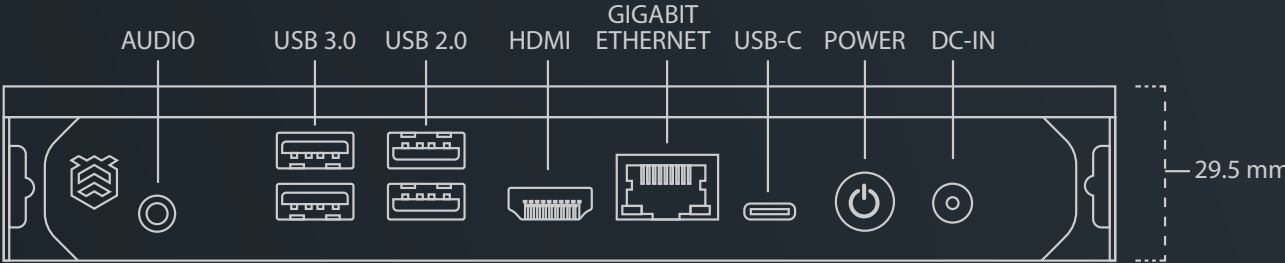

PRODUCT DIMENSIONS